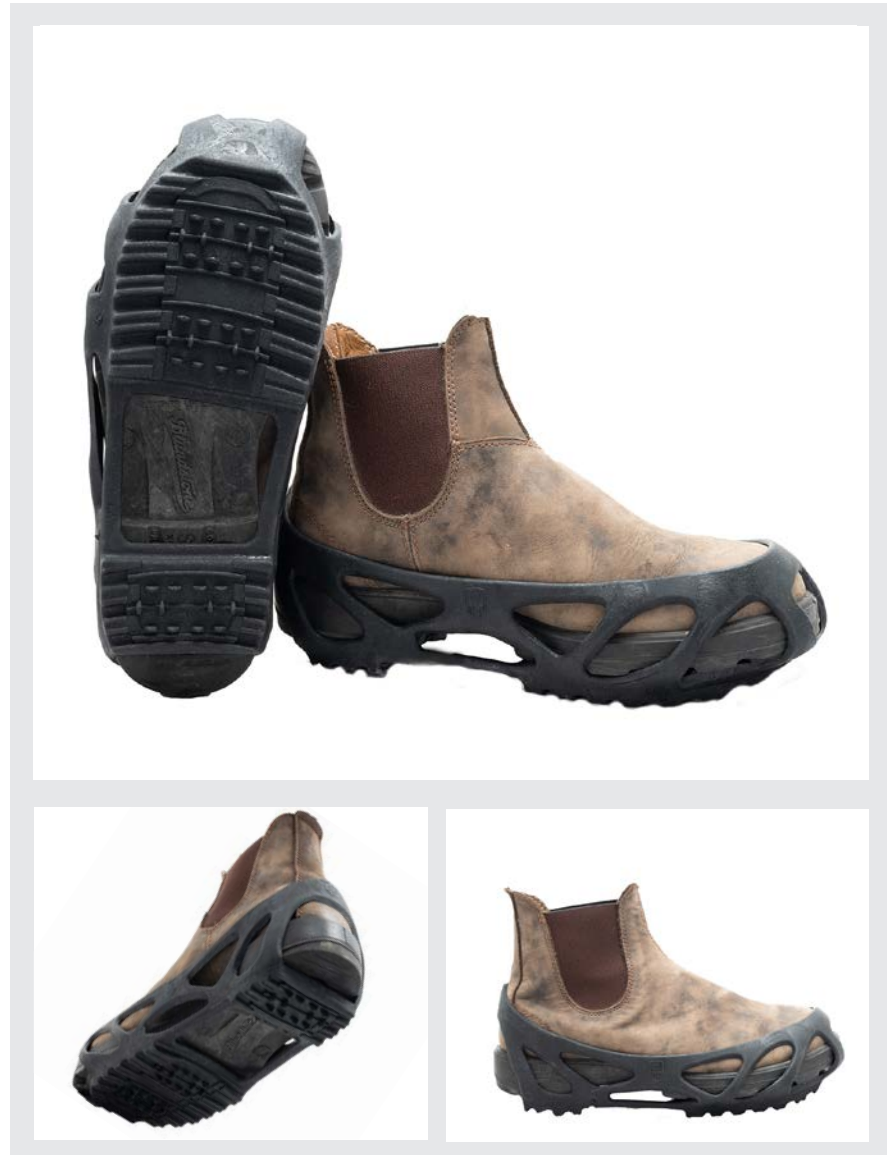

# IMPACTO® SLKGRIP

## Superior Traction, Grip and Stability

- › The new IMPACTO SLK GRIP fits snugly over most shoes and boots and provides outstanding traction and grip to protect from accidental slips and falls
- › The SLK GRIP's tread pattern does not mark floors
- › Deep toe and heel pockets are designed to fit over steel toe footwear
- › Easy on/off, fits securely to your shoes or boots
- › Made of proprietary, durable, flexible, hard to tear Thermo Plastic Elastomer (TPE)
- › 100% waterproof, fully washable
- › Made in Canada
- › The SLK GRIP is ideal for use indoors or outdoors; at home, the office, schools, gardens, parks, farms or anywhere when walking on wet surfaces
- › Perfect for work sites such as warehouses, offices, and construction applications such as roofing