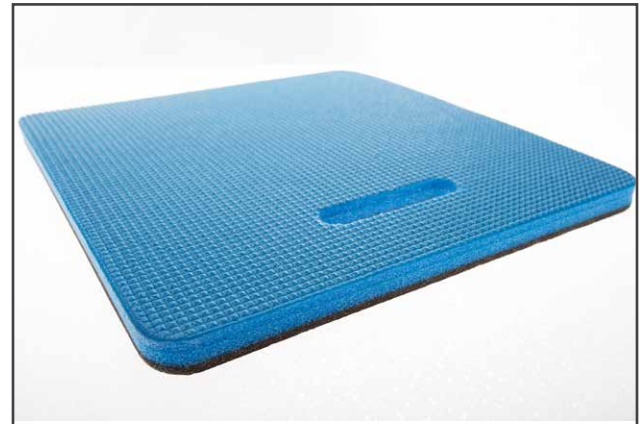

IMPACTO® KNEELING MAT

Lightweight Comfort Mat

- › Resilient layered dense foam
- › Built-In Convenient Handle
- › Textured surface to prevent slipping
- › Does not absorb liquids
- › Dimensions 13.25" x 14.5" x 0.75"
- › Can be used for sitting or kneeling
- › Helps reduce knee trauma and lower back stress
- › Provides protection from cumulative trauma such as bruising when kneeling for long periods
- › Protects from abrasion
- › Offers cushioning and support
- › Easy to clean surface
- › Ideal for wet environments for home, gardening and for general work
- › Other Impacto Mats:
  MAT5050 - black 14"x 21" x 1"
  KNEELPAD - vinyl cover 18" x 7" x 7/8"

Model **CUD818**

EN 14404

One Size
Sold per each
or Case of 35

TRUSTED PROTECTION

ISO 9001:2015

IMPACTO.CA

N. AMERICA 888 232 0031
FREE PHONE UK 0800 0280 243
T: 613 966 0062 F: 613 966-0067
PO BOX 524, BELLEVILLE, ON K8N 5B2
IMPACTO@IMPACTO.CA

Distributed by.

IMPACTO

PROTECTIVE PRODUCTS