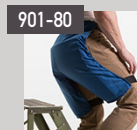

901-80
Seat Protector